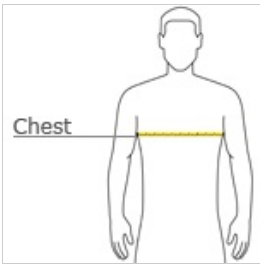

BELLA+CANVAS. BELLA+CANVAS® Unisex Sponge Fleece Pullover Hoodie. BC3719

- Retail fit
- Tear-away label
- White drawcords
- Side seamed
- Kangaroo pockets
- Rib knit cuffs and hem
- Solid Colors and Heather Colors: 7-ounce, 52/48 Airlume combed and ring spun cotton/poly fleece, 32 singles
- Athletic Heather: 7-ounce, 90/10 Airlume combed and ring spun cotton/poly fleece, 32 singles
- Heather Navy: 7-ounce, 60/40 Airlume combed and ring spun cotton/poly fleece, 32 singles
- DTG Colors: 7-ounce, 70/30 Airlume combed and ring spun cotton/poly fleece with 100% cotton face for printability

front

back

CARE INSTRUCTIONS

Machine wash warm, inside out, with like colors. Only non-cholorine bleach. Tumble dry low. Medium iron. Do not iron decoration. Do not dry clean.

HOW TO MEASURE

CHEST
Measure under the arm and around the fullest part of the chest with arms down, keeping tape horizontal.

SIZE CHART

	XS	S	M	L	XL	2XL
Chest	31-34	34-37	38-41	42-45	46-49	50-53

COLOR INFORMATION

Athletic Heather Black PMS COOL GREY PMS Black C SUP			DTG Black	Dark Grey PMS 432 CP	Dark Grey Heather PMS 7540CP	Deep Heather PMS 2333CP	Heather Deep Teal	Heather Forest PMS 567U	Heather Navy PMS 296UP	Heather True Royal PMS 2388U	Maroon
Navy PMS 533C	Peach PMS 2016UP	Red PMS 200C	True Royal PMS 7684CP								