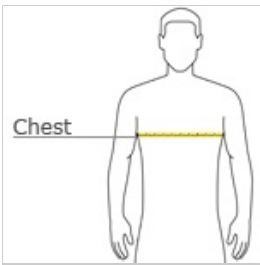

### HOW TO MEASURE

**CHEST**  
Measure under the arm and around the fullest part of the chest with arms down, keeping tape horizontal.

### SIZE CHART

	XS	S	M	L	XL	2XL	3XL	4XL
Chest	31-34	34-37	38-41	42-45	46-49	50-53	54-57	58-61