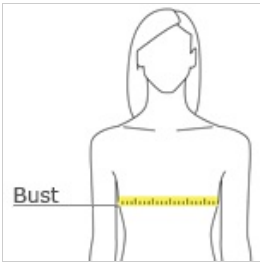

**

CARE INSTRUCTIONS

Machine wash warm, inside out, with like colors.
Only non-cholorine bleach. Tumble dry low.
Medium iron. Do not iron decoration. Do not dry clean.

front

back

HOW TO MEASURE

BUST

With arms down at sides, measure around the upper body, under arms and around the fullest part of the bust.

SIZE CHART

	S	M	L	XL
Size	6-8	8-10	10-12	14-18
Bust	32-33 1/2	33 1/2- 35 1/2	35 1/2- 37 1/2	37 1/2- 39 1/2

COLOR INFORMATION