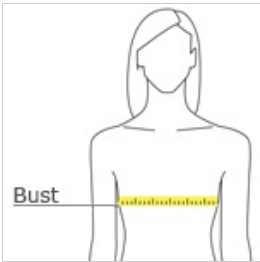

**

CARE INSTRUCTIONS

Machine wash warm, inside out, with like colors.
 Only non-chlorine bleach. Tumble dry low.
 Medium iron. Do not iron decoration. Do not dry clean.

front

back

HOW TO MEASURE

BUST
 With arms down at sides, measure around the upper body, under arms and around the fullest part of the bust.

SIZE CHART

	S	M	L	XL
Size	6-8	8-10	10-12	14-18
Bust	32-33 1/2	33 1/2- 35 1/2	35 1/2- 37 1/2	37 1/2- 39 1/2

COLOR INFORMATION

Dark Grey Heather Heather Deep Teal Heather Mauve Heather Olive Solid Black Blend Solid White Blend